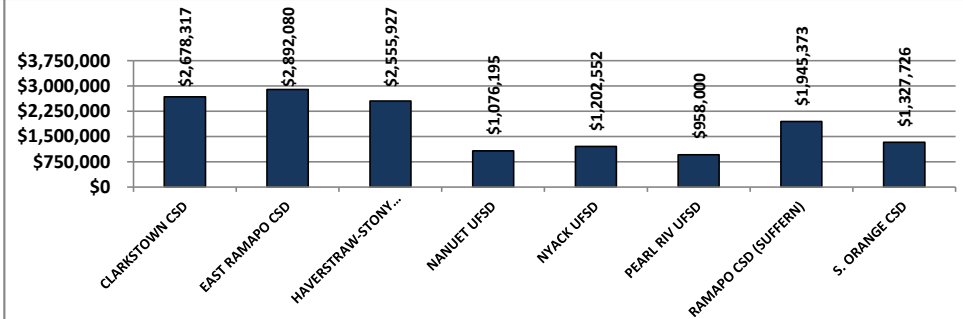

WINDSOR CENTRAL SCHOOL DISTRICT - FINANCIAL PLANNING, Tax Cap Impact

Broome County Budgets & Tax Levy

Broome County Maximum Property Tax Increase

Broome County Max % Budget Could Increase & Stay Within Cap

Rockland County Budgets & Tax Levy

Rockland County Maximum Property Tax Increase

Rockland County Max % Budget Could Increase & Stay Within Cap