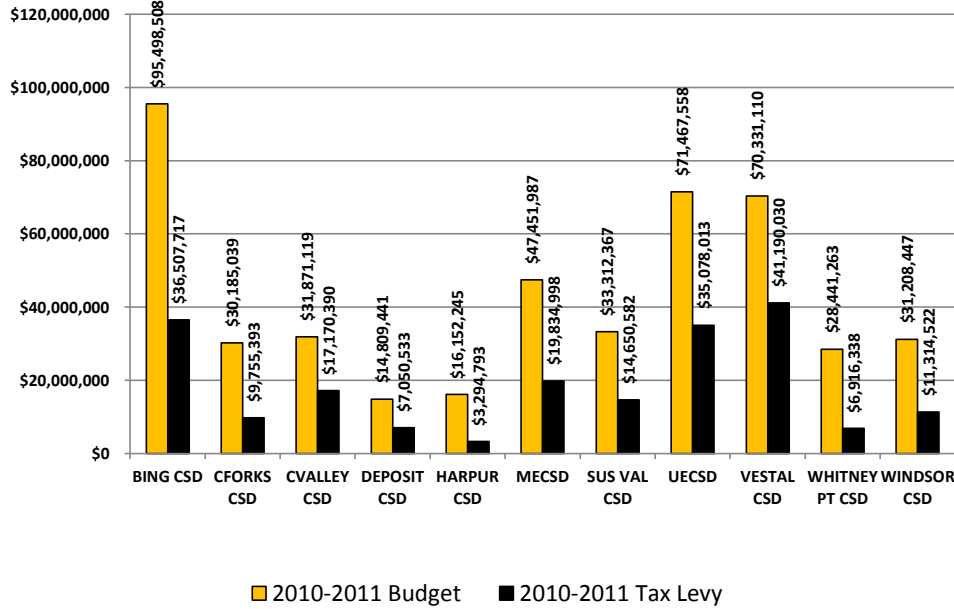

WINDSOR CENTRAL SCHOOL DISTRICT - FINANCIAL PLANNING, Tax Cap Impact

Broome County Budgets & Tax Levy

Broome County Maximum Property Tax Increase

Broome County Max % Budget Could Increase & Stay Within Cap

Rockland County Budgets & Tax Levy

Rockland County Maximum Property Tax Increase

Rockland County Max % Budget Could Increase & Stay Within Cap