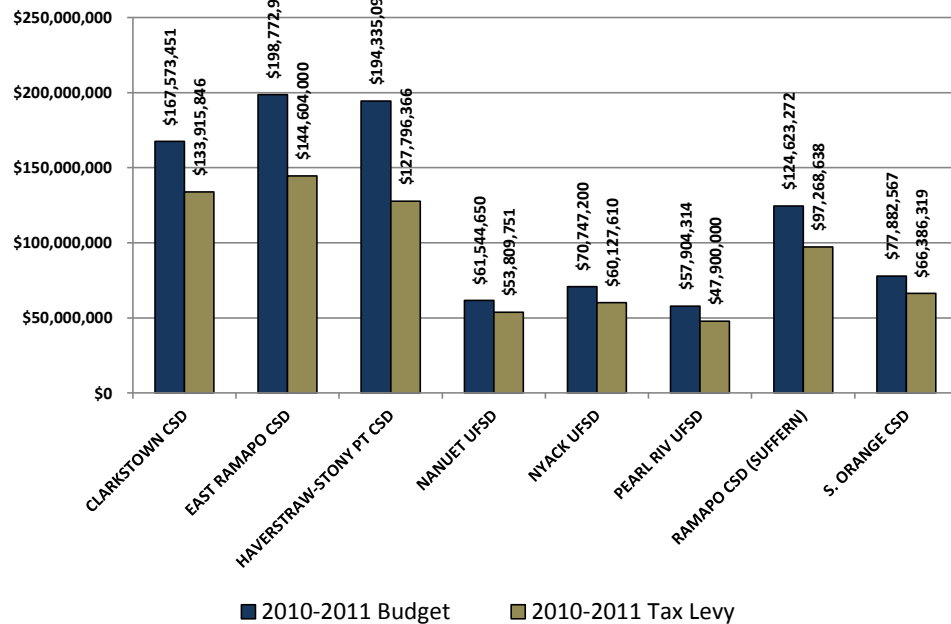

WINDSOR CENTRAL SCHOOL DISTRICT - FINANCIAL PLANNING, Tax Cap Impact

Broome County Budgets & Tax Levy

Broome County Maximum Property Tax Increase

Broome County Max % Budget Could Increase & Stay Within Cap

Rockland County Budgets & Tax Levy

Rockland County Maximum Property Tax Increase

Rockland County Max % Budget Could Increase & Stay Within Cap